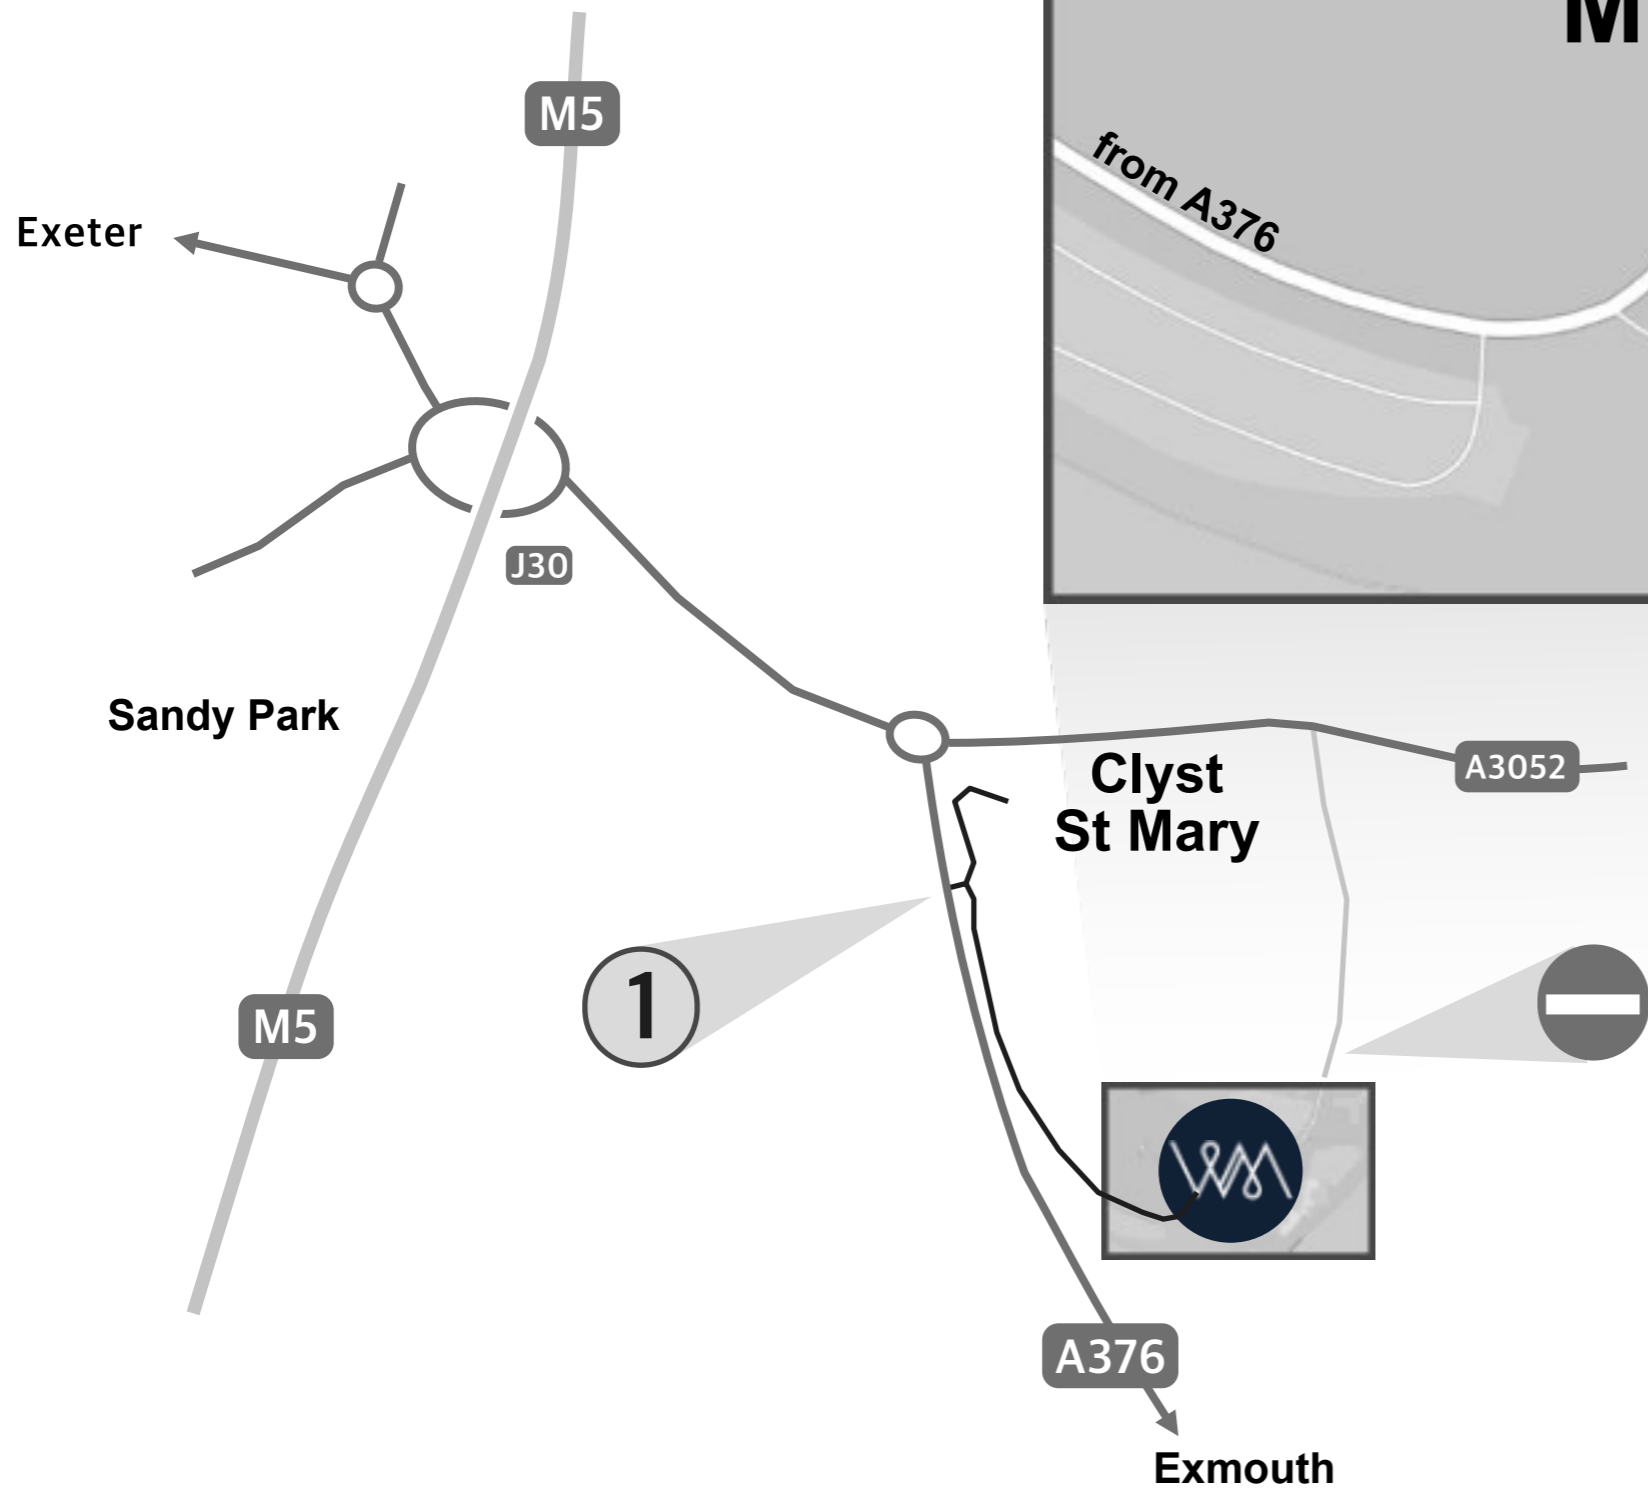

RESTAURANT & BAR

ACCESS

- ① From A376 (Winslade Park Main Gate)
- Ⓟ Parking
- ⊖ No Access via Church Lane

Winslade Park Avenue, Manor Drive, Clyst St Mary, Exeter EX5 1FY