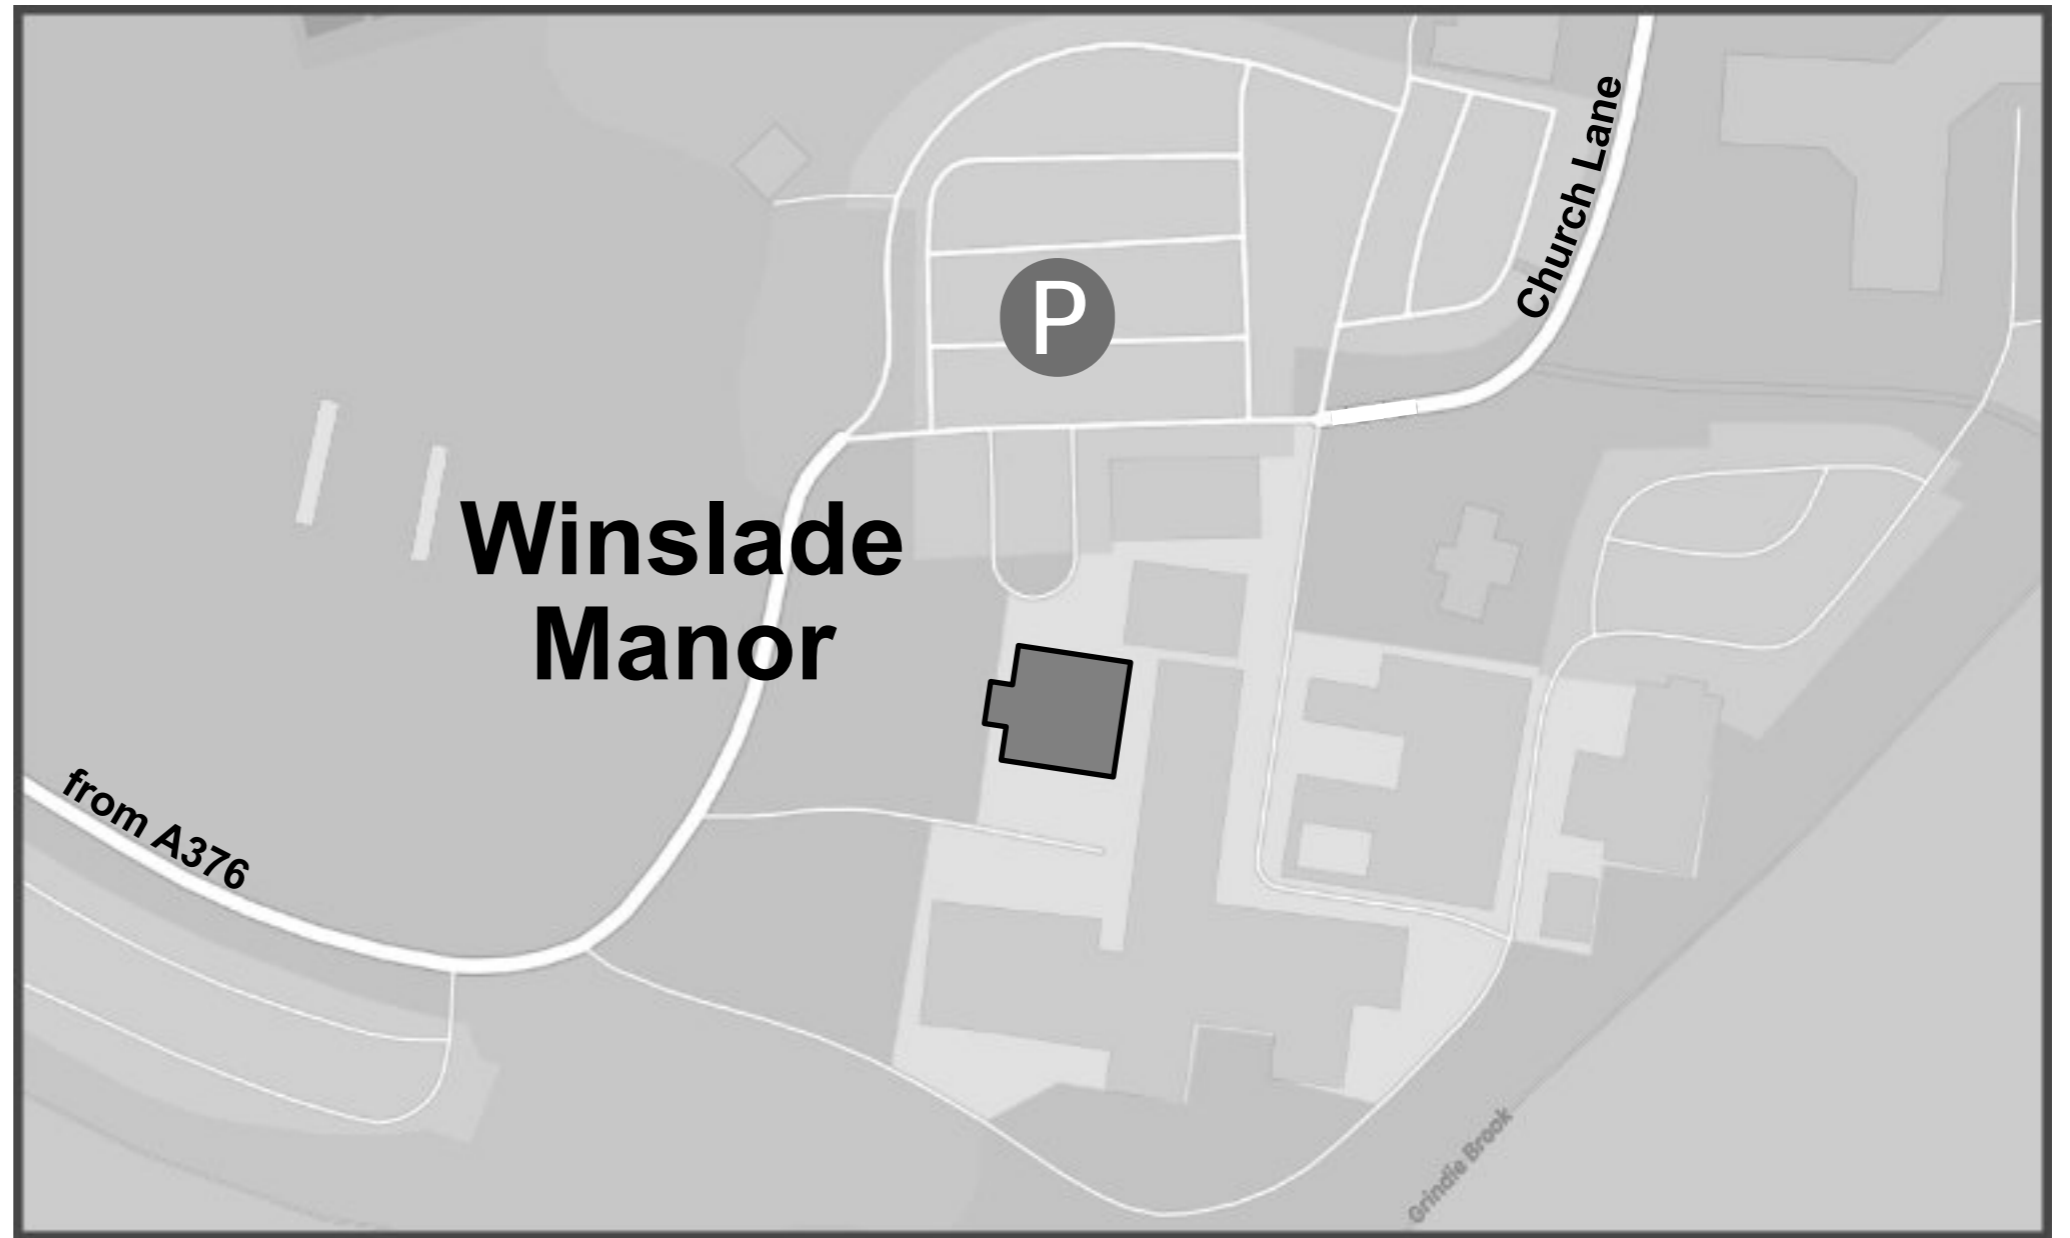

RESTAURANT & BAR

ACCESS

- ① From A376 (Winslade Park Main Gate)
- Ⓟ Parking
- ⊖ No Access via Church Lane

Winslade Park Avenue, Manor Drive, Clyst St Mary, Exeter EX5 1FY